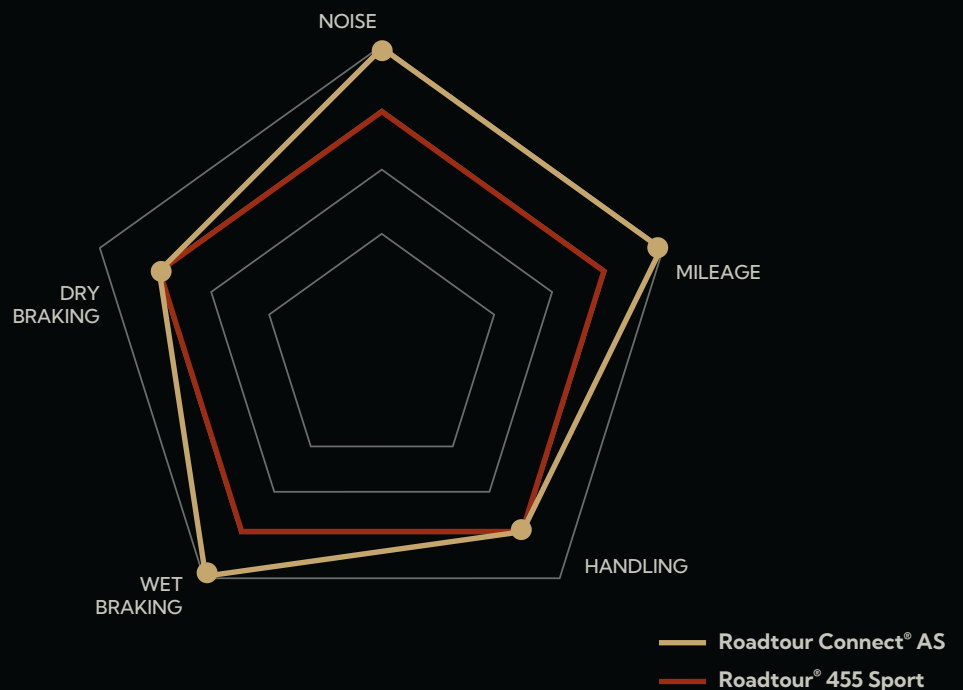

ADVANCED IMPROVEMENTS

The Hercules **Roadtour Connect® AS** surpasses the all-season performance of its predecessor across the board, providing your customers with an unparalleled connection to the road through technological advancements.